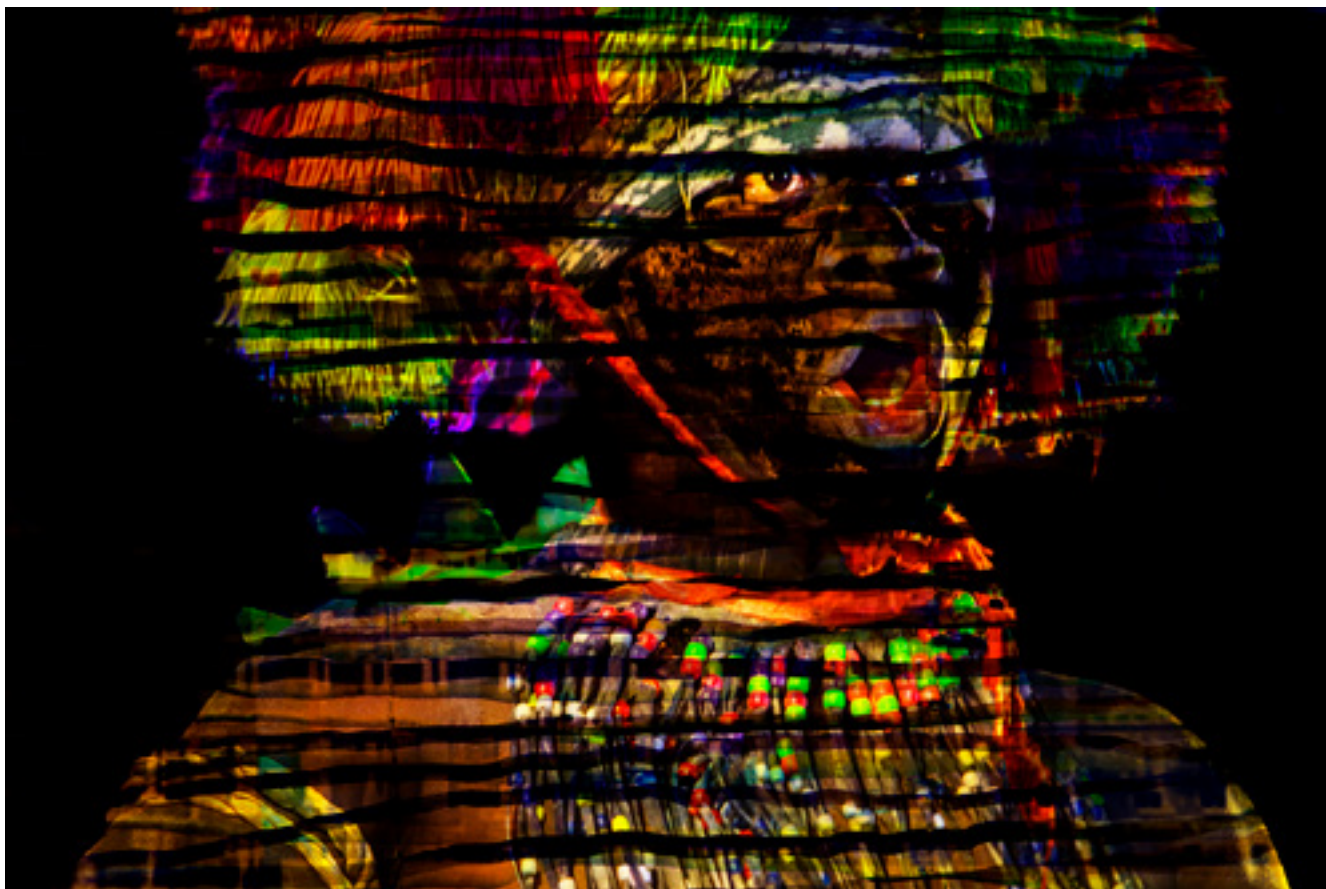

# MAGYK

Photo Gallery and more!

COLLEKTION  
CREATIVE PHOTO

**MAGYK**  
CREATIVE PHOTO

Limited edition images,  
only **10** copies per image

**MAGYK**  
CREATIVE PHOTO

ID 918-21  
Max size - 220x147cm

**MAGYK**  
CREATIVE PHOTO